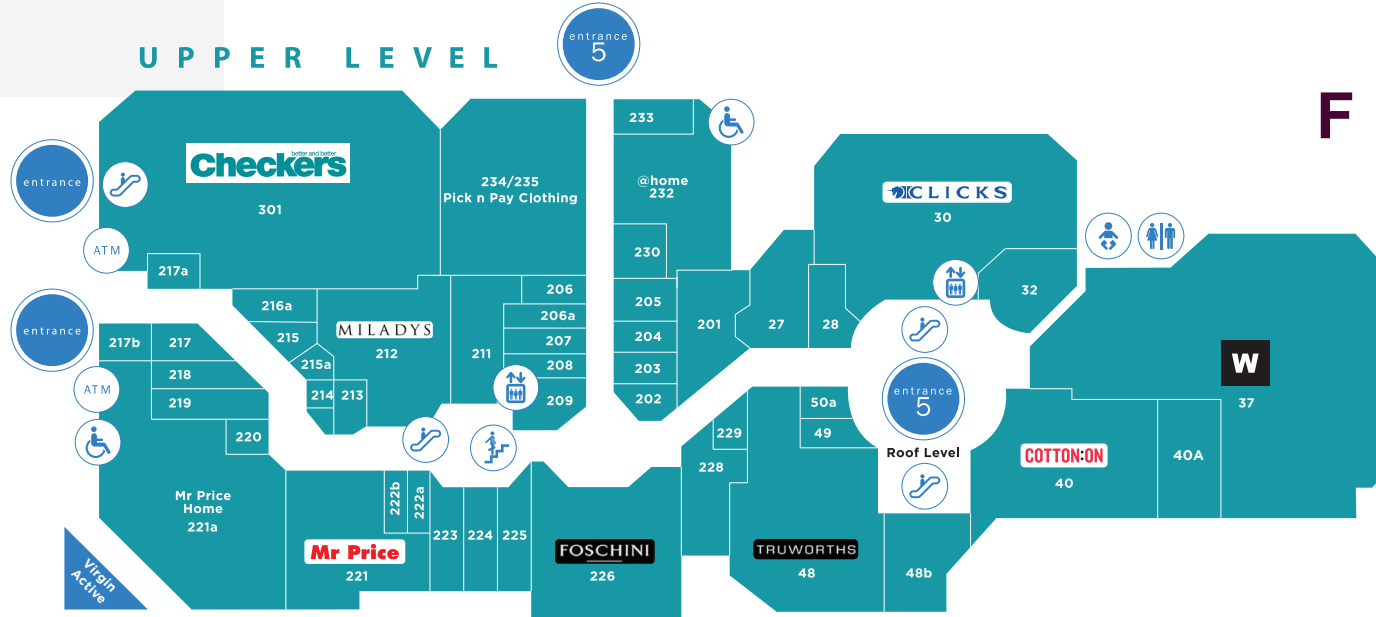

FLOOR PLAN

UPPER LEVEL

LOWER LEVEL

ROOF LEVEL

MALL MAP KEYS

- Kiosk
- Information
- Baby Care
- ATMs
- Parking
- Bathrooms
- Staircase
- Escalators
- Disabled Facilities
- Lifts